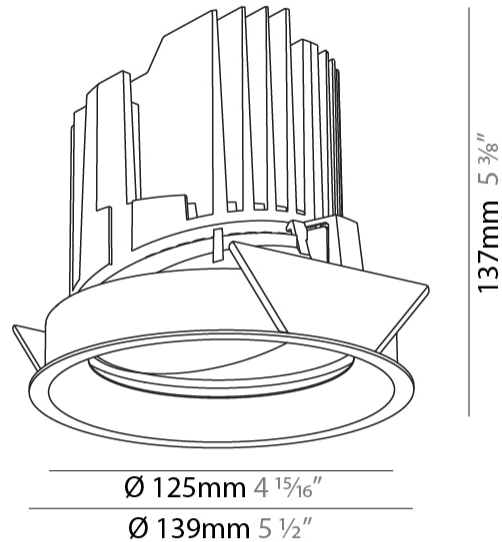

GENERAL

Series: Bioniq
 Subseries: Bioniq Round Adjustable
 Brand: Prolicht
 Division: Architectural
 Mounting Type: Recessed
 Mounting Location: Ceiling
 Subcategory: Downlight

PHYSICAL

Shape: Round
 Diameter (mm): 139
 Diameter (in): 5 1/2
 Height (mm): 137
 Height (in): 5 3/8
 Ceiling Thickness (mm): 10 / 12.5 / 15
 Ceiling Thickness (in): 3/8 or 1/2 or 9/16
 Min. Recessing Depth (mm): 150
 Min. Recessing Depth (in): 5 7/8
 Light Distribution: Adjustable / Downlight
 Weight (kg): 0.853
 Weight (lbs): 1.88
 Fixture Finish: SSR / BKV / CWI / CRY / HAB / UFT / ITA / RUA / FTG / MYG / LOD / PUS / FRO / FUP / KIA / POP / BLS / SPG / MEY / GOH / GUM / CHC / COM / ABZ / JAG / OBR / MOS / ROR
 Fixture Material: Aluminum Die Cast
 Cut-out Measurements: 130mm / 5 1/8"

LED

Number of LEDs: 1
 Color Temperature (°K): 2700 / 3000 / 3500 / 4000
 Max. Delivered Lumen (lm): 1180 / 1930 / 2029 / 2070
 Nominal Lumen (lm): 3210 / 3290 / 3459 / 3530
 CRI: >90 CRI
 Lamp Life (hrs): 50000

OPTICAL

Reflector: 10 / 18 / 36
 Adjustability: Rotational 355°, Tilt 30°

RATINGS AND CERTIFICATIONS

Certified By: Certified for North American Standards
 IP rating: IP54

BIONIQ ROUND ADJUSTABLE RECESSED

A35242-