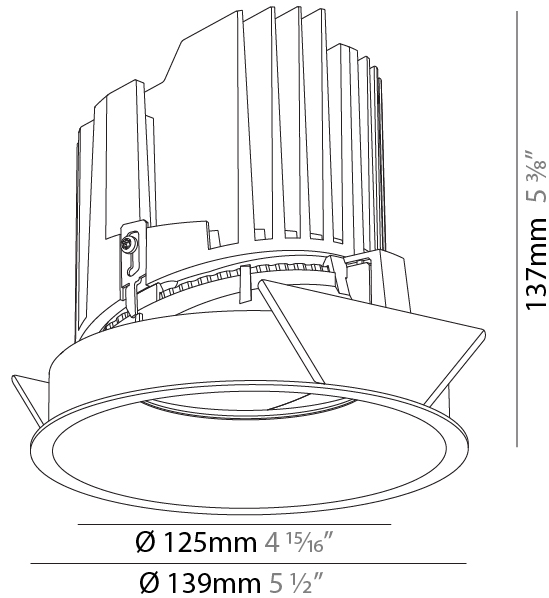

GENERAL

Series: Bioniq
Subseries: Bioniq Round Semi Adjustable
Brand: Prolicht
Division: Architectural
Mounting Type: Recessed
Mounting Location: Ceiling
Subcategory: Downlight

PHYSICAL

Shape: Round
Diameter (mm): 139
Diameter (in): 5 1/2
Height (mm): 137
Height (in): 5 3/8
Ceiling Thickness (mm): 10 / 12.5 / 15
Ceiling Thickness (in): 3/8 or 1/2 or 9/16
Min. Recessing Depth (mm): 150
Min. Recessing Depth (in): 5 7/8
Light Distribution: Adjustable / Downlight
Weight (kg): 0.856
Weight (lbs): 1.89
Fixture Finish: SSR / BKV / CWI / CRY / HAB / UFT / ITA / RUA / FTG / MYG / LOD / PUS / FRO / FUP / KIA / POP / BLS / SPG / MEY / GOH / GUM / CHC / COM / ABZ / JAG / OBR / MOS / ROR
Fixture Material: Aluminum Die Cast
Cut-out Measurements: 130mm / 5 1/8"

OPTICAL

Reflector: 20 / 25 / 40
Adjustability: Rotational 355°; Tilt 10°

RATINGS AND CERTIFICATIONS

Certified By: Certified for North American Standards
IP rating: IP54

	130mm 5 1/8"	150mm 5 7/8"	10 15mm 3/8" 9/16"	10°	355°	