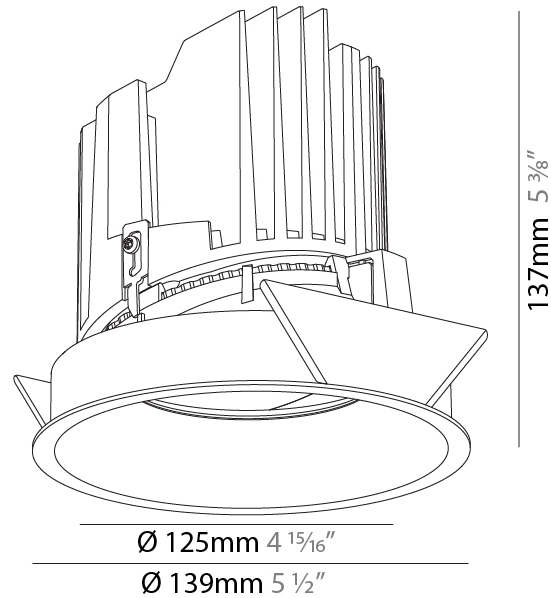

GENERAL

Series: Bioniq
Subseries: Bioniq Round Semi Adjustable
Brand: Prolicht
Division: Architectural
Mounting Type: Recessed
Mounting Location: Ceiling
Subcategory: Downlight

PHYSICAL

Shape: Round
Diameter (mm): 139
Diameter (in): 5 1/2
Height (mm): 137
Height (in): 5 3/8
Ceiling Thickness (mm): 10 / 12.5 / 15
Ceiling Thickness (in): 3/8 or 1/2 or 9/16
Min. Recessing Depth (mm): 150
Min. Recessing Depth (in): 5 7/8
Light Distribution: Adjustable / Downlight
Weight (kg): 0.856
Weight (lbs): 1.89
Fixture Finish: SSR / BKV / CWI / CRY / HAB / UFT / ITA / RUA / FTG / MYG / LOD / PUS / FRO / FUP / KIA / POP / BLS / SPG / MEY / GOH / GUM / CHC / COM / ABZ / JAG / OBR / MOS / ROR
Fixture Material: Aluminum Die Cast
Cut-out Measurements: 130mm / 5 1/8"

OPTICAL

Reflector: 20 / 40 / 60
Adjustability: Rotational 355°; Tilt 10°

RATINGS AND CERTIFICATIONS

Certified By: Certified for North American Standards
IP rating: IP20

	130mm 5 1/8"	150mm 5 7/8"	10 15mm 3/8" 9/16"	10°	355°	