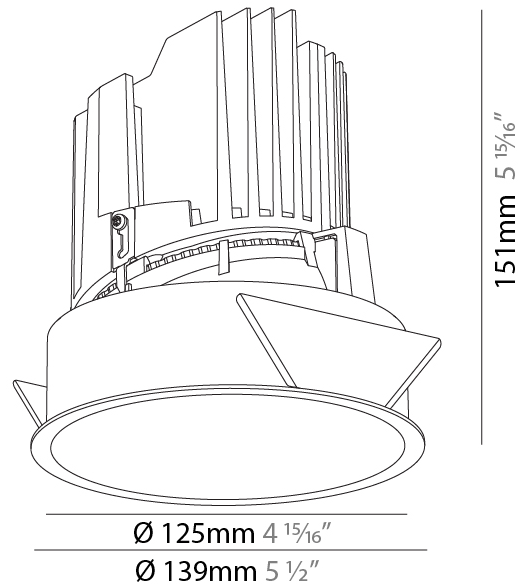

GENERAL

Series: Bioniq
Subseries: Bioniq Round Deep
Brand: Prolight
Division: Architectural
Mounting Type: Recessed
Mounting Location: Ceiling
Subcategory: Downlight

PHYSICAL

Shape: Round
Diameter (mm): 139
Diameter (in): 5 1/2
Height (mm): 151
Height (in): 5 15/16
Ceiling Thickness (mm): 10 / 12.5 / 15
Ceiling Thickness (in): 3/8 or 1/2 or 9/16
Min. Recessing Depth (mm): 170
Min. Recessing Depth (in): 6 11/16
Light Distribution: Downlight
Weight (kg): 0.951
Weight (lbs): 2.1
Fixture Finish: SSR / BKV / CWI / CRY / HAB / UFT / ITA / RUA / FTG / MYG / LOD / PUS / FRO / FUP / KIA / POP / BLS / SPG / MEY / GOH / GUM / CHC / COM / ABZ / JAG / OBR / MOS / ROR
Fixture Material: Aluminum Die Cast
Cut-out Measurements: 130mm / 5 1/8"

ELECTRICAL

Lamp Type: LED (Zhaga Standard)
Input Wattage (W): 28.6
Total Output Wattage (W): 26.4
Dimming: Tri-Mode (Non-Dimming and Phase Dimming (120Vac only) and 0-10V Dimming)
Driver Included: No
Driver Location: Recessed Housing
Driver Type: Constant Current - Universal
Driver Class: Class 2
Input Voltage (V): 120 - 277
Constant Current (MA): 700

LED

Number of LEDs: 1
Color Temperature (°K): 2700 / 3000 / 3500 / 4000
Max. Delivered Lumen (lm): 1890 / 1940 / 2038 / 2080
Nominal Lumen (lm): 3210 / 3290 / 3459 / 3530
CRI: >90 CRI
Efficiency (%): 0.631
Lamp Life (hrs): 50000

OPTICAL

Reflector: 20 / 25 / 40

RATINGS AND CERTIFICATIONS

Certified By: Certified for North American Standards
IP rating: IP54